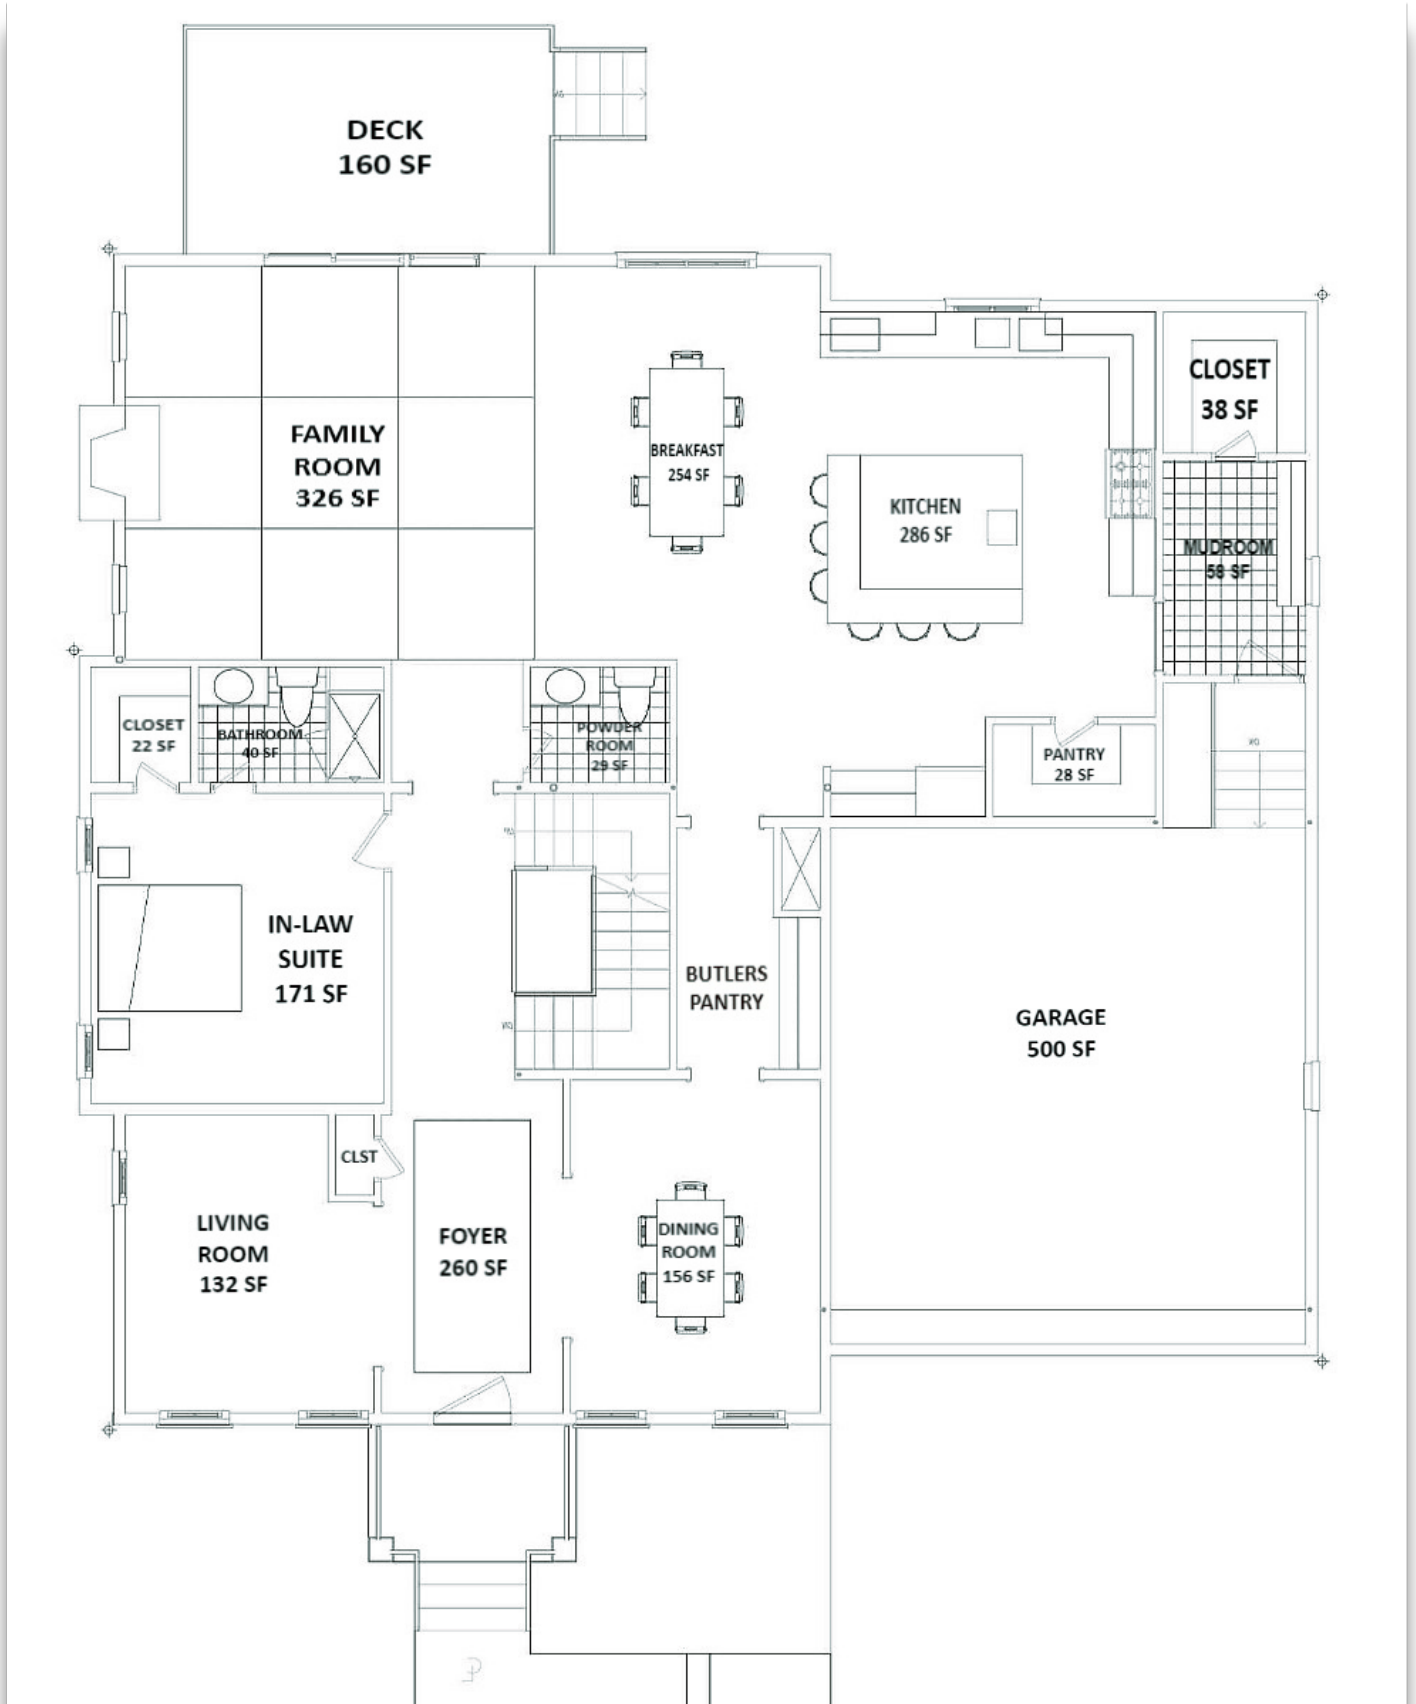

WINTERBERRY MODEL

Tilden
a haverford homes company

Although illustrations and specifications are believed to be correct at time publication accuracy cannot be guaranteed. The right is reserved to make changes, without notice or obligation. Windows, doors and room sizes may vary on the options and elevations selected. Optional items indicated are available at additional cost unless otherwise indicated in writing. This brochure is not part of any legal contract and is for marketing purposes only. © Copyright 2021 Tilden Partners, LLC. All Rights Reserved. Tilden Partners, LLC ("Seller")

MAIN LEVEL

2094 SF

Although illustrations and specifications are believed to be correct at time publication accuracy cannot be guaranteed. The right is reserved to make changes, without notice or obligation. Windows, doors and room sizes may vary on the options and elevations selected. Optional items indicated are available at additional cost unless otherwise indicated in writing. This brochure is not part of any legal contract and is for marketing purposes only. © Copyright 2021 Tilden Partners, LLC. All Rights Reserved. Tilden Partners, LLC ("Seller")

UPPER LEVEL

2535 SF

Although illustrations and specifications are believed to be correct at time publication accuracy cannot be guaranteed. The right is reserved to make changes, without notice or obligation. Windows, doors and room sizes may vary on the options and elevations selected. Optional items indicated are available at additional cost unless otherwise indicated in writing. This brochure is not part of any legal contract and is for marketing purposes only. © Copyright 2021 Tilden Partners, LLC. All Rights Reserved. Tilden Partners, LLC ("Seller")