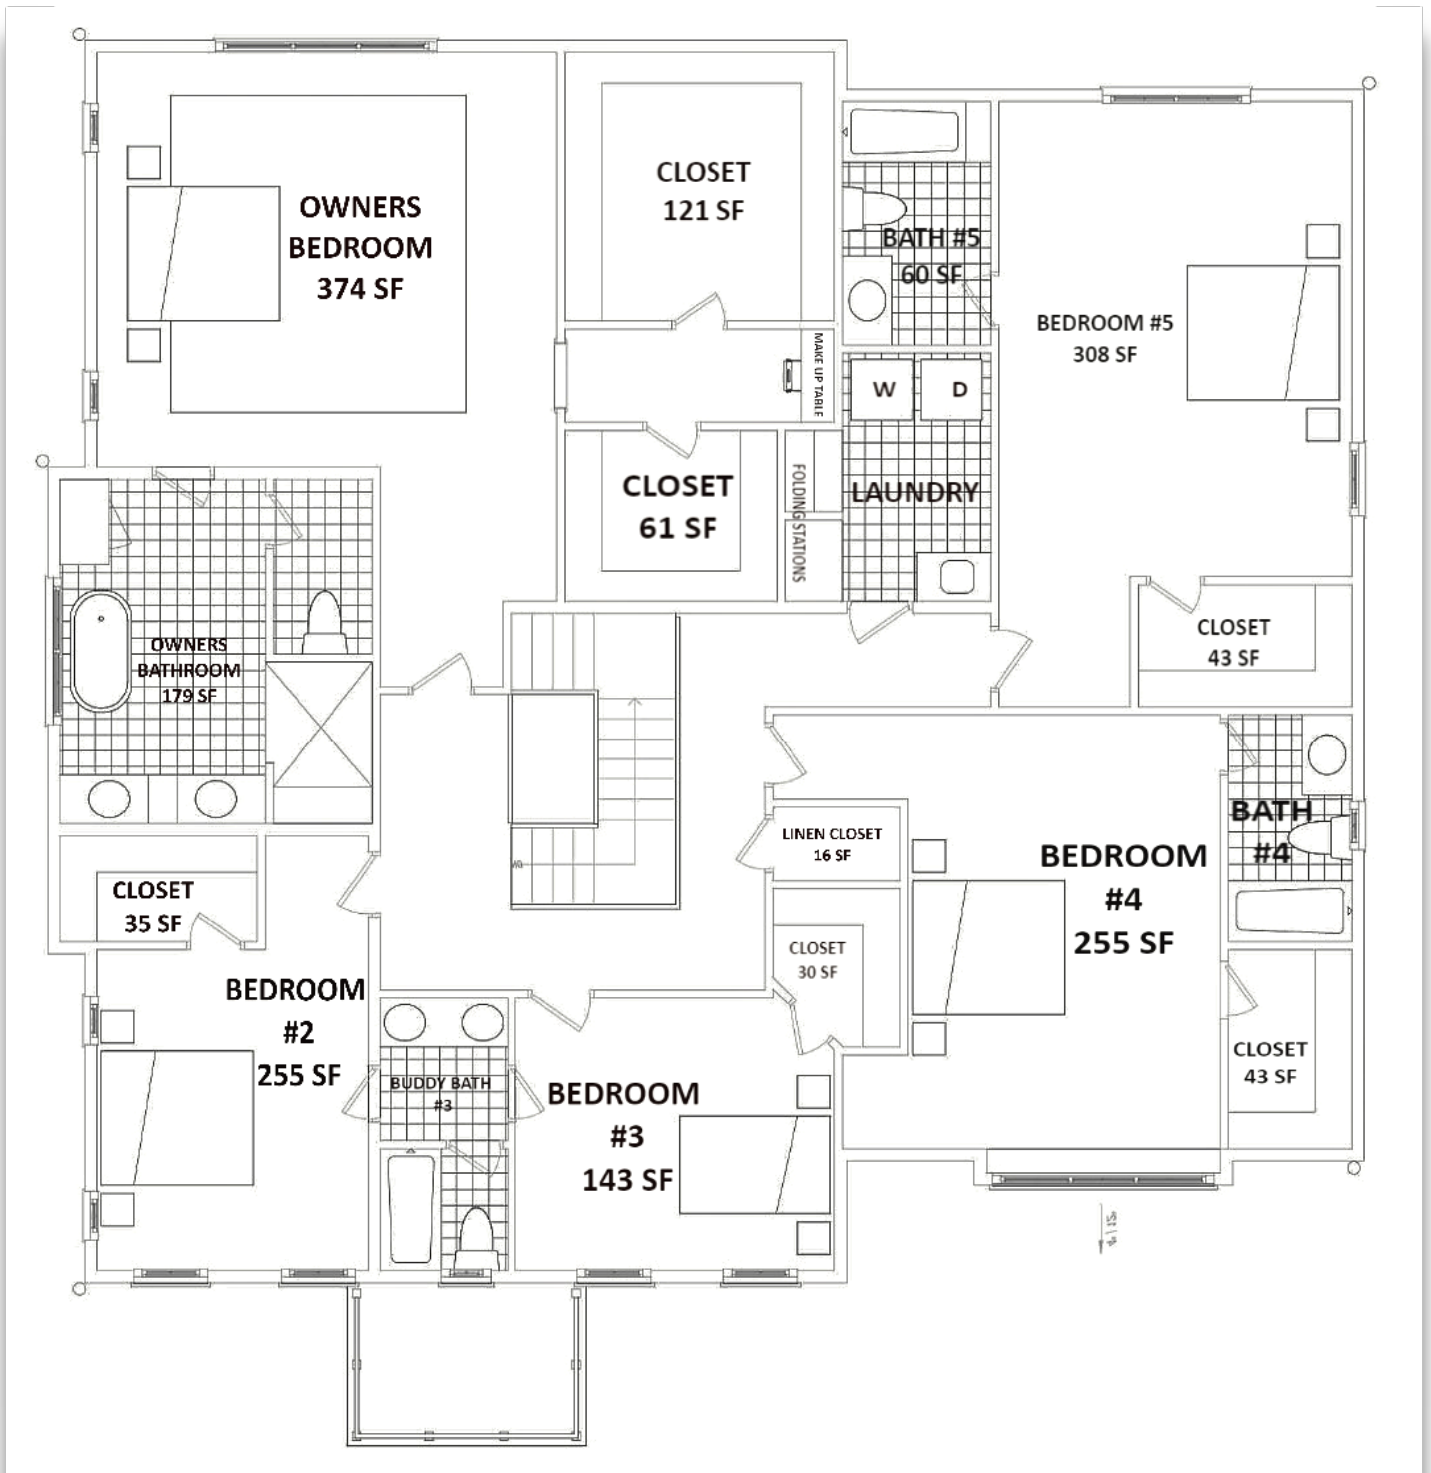

WINTERBERRY MODEL

Tilden
a haverford homes company

Although illustrations and specifications are believed to be correct at time publication accuracy cannot be guaranteed. The right is reserved to make changes, without notice or obligation. Windows, doors and room sizes may vary on the options and elevations selected. Optional items indicated are available at additional cost unless otherwise indicated in writing. This brochure is not part of any legal contract and is for marketing purposes only. © Copyright 2021 Tilden Partners, LLC. All Rights Reserved. Tilden Partners, LLC ("Seller")

MAIN LEVEL

2094 SF

Although illustrations and specifications are believed to be correct at time publication accuracy cannot be guaranteed. The right is reserved to make changes, without notice or obligation. Windows, doors and room sizes may vary on the options and elevations selected. Optional items indicated are available at additional cost unless otherwise indicated in writing. This brochure is not part of any legal contract and is for marketing purposes only. © Copyright 2021 Tilden Partners, LLC. All Rights Reserved. Tilden Partners, LLC ("Seller")

UPPER LEVEL

2535 SF

Although illustrations and specifications are believed to be correct at time publication accuracy cannot be guaranteed. The right is reserved to make changes, without notice or obligation. Windows, doors and room sizes may vary on the options and elevations selected. Optional items indicated are available at additional cost unless otherwise indicated in writing. This brochure is not part of any legal contract and is for marketing purposes only. © Copyright 2021 Tilden Partners, LLC. All Rights Reserved. Tilden Partners, LLC ("Seller")